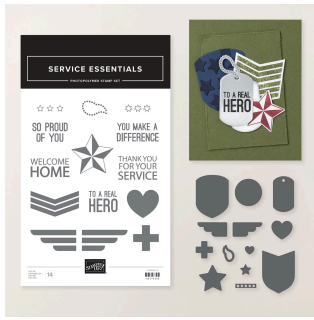

Service Essentials Thank You Card
SUPPLY LIST

Terry Brinkmann
stampinfunwithterry@gmail.com
[SHOP HERE](#)

[Service Essentials bundle](#)
167438
\$40.50

[Misty Moonlight 8-1/2" x 11" Cardstock](#)
153081
\$14.00