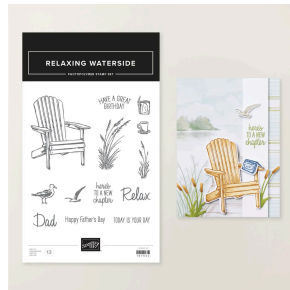

Capturing Smiles Father's Day Card  
SUPPLY LIST

Terry Brinkmann  
[stampinfunwithterry@gmail.com](mailto:stampinfunwithterry@gmail.com)  
[SHOP HERE](#)

Capturing Smiles  
bundle  
167133  
\$45.75

Relaxing Waterside  
Stamp Set  
167922  
\$20.00

Blueberry Bushel 8-1/2"  
x 11" Cardstock  
146968  
\$14.00

Basic Black 8-1/2" X 11"  
Cardstock  
121045  
\$14.00

Basic White 8-1/2" X  
11" Cardstock  
166780  
\$14.00

Nature Walk 12" x 12"  
DSP  
16692  
\$12.50