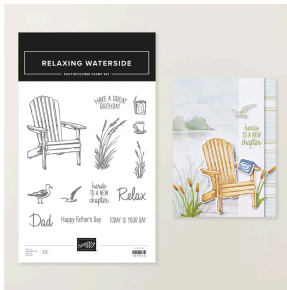

Relaxing Waterside Card  
SUPPLY LIST

Terry Brinkmann  
[stampinfunwithterry@gmail.com](mailto:stampinfunwithterry@gmail.com)  
[SHOP HERE](#)

Relaxing Waterside Stamp Set  
167922  
\$20.00

Basic Beige 8-1/2" x 11" Cardstock  
164511  
\$14.00

Mossy Meadow 8-1/2" x 11" Cardstock  
133676  
\$14.00

Basic White 8-1/2" x 11" Cardstock  
166780  
\$14.00

Pool Party Classic Stampin' Pad  
147107  
\$9.00

Balmy Blue Classic Stampin' Pad  
100730  
\$9.00