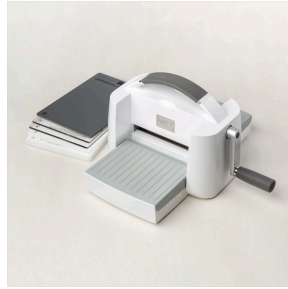

149699  
\$12.00

Bone Folder

102300  
\$8.00

Paper Trimmer

152392  
\$25.00

Tuxedo Black  
Memento Inkpad  
132708  
\$8.00

Stampin' Cut. and  
Emboss Machine  
149653  
\$130.00

Stampin' Dimensionals  
104430  
\$4.25