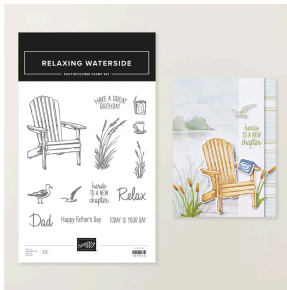

Relaxing Waterside Card
SUPPLY LIST

Terry Brinkmann
stampinfunwithterry@gmail.com
[SHOP HERE](#)

Relaxing Waterside Stamp Set
167922
\$20.00

Crumb Cake 8-1/2" x 11" Cardstock
120953
\$14.00

Azure Afternoon 8-1/2" x 11" Cardstock
161719
\$14.00

Basic White 8-1/2" X 11" Cardstock
166780
\$14.00

Azure Afternoon Classic Stampin' Pad
161663
\$9.00

Pecan Pie Classic Stampin' Pad
161665
\$9.00

Old Olive Classic Stampin' Pad
147090
\$9.00

Crumb Cake Classic Stampin' Pad
147116
\$9.00