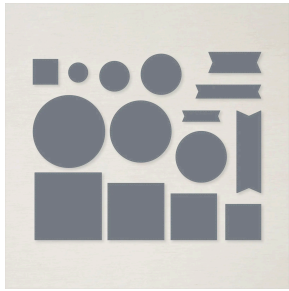

Stylish Shapes dies

159183
$30.00