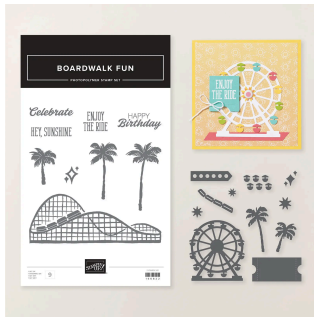

Boardwalk Fun Spinner Card
SUPPLY LIST

Terry Brinkmann
stampinfunwithterry@gmail.com
[SHOP HERE](#)

[Boardwalk Fun bundle](#)
166829
\$43.00

[Fresh Freesia 8-1/2" x 11" Cardstock](#)
155613
\$14.00

[Basic Black 8-1/2" X 11" Cardstock](#)
121045
\$14.00

[Pumpkin Pie 8-1/2" x 11" Cardstock](#)
105117
\$14.00

[Daffodil Delight 8-1/2" x 11" Cardstock](#)
119683
\$14.00

[Berry Burst 8-1/2" x 11" Cardstock](#)
144243
\$14.00

[Basic White 8-1/2" X 11" Cardstock](#)
100730
\$13.00